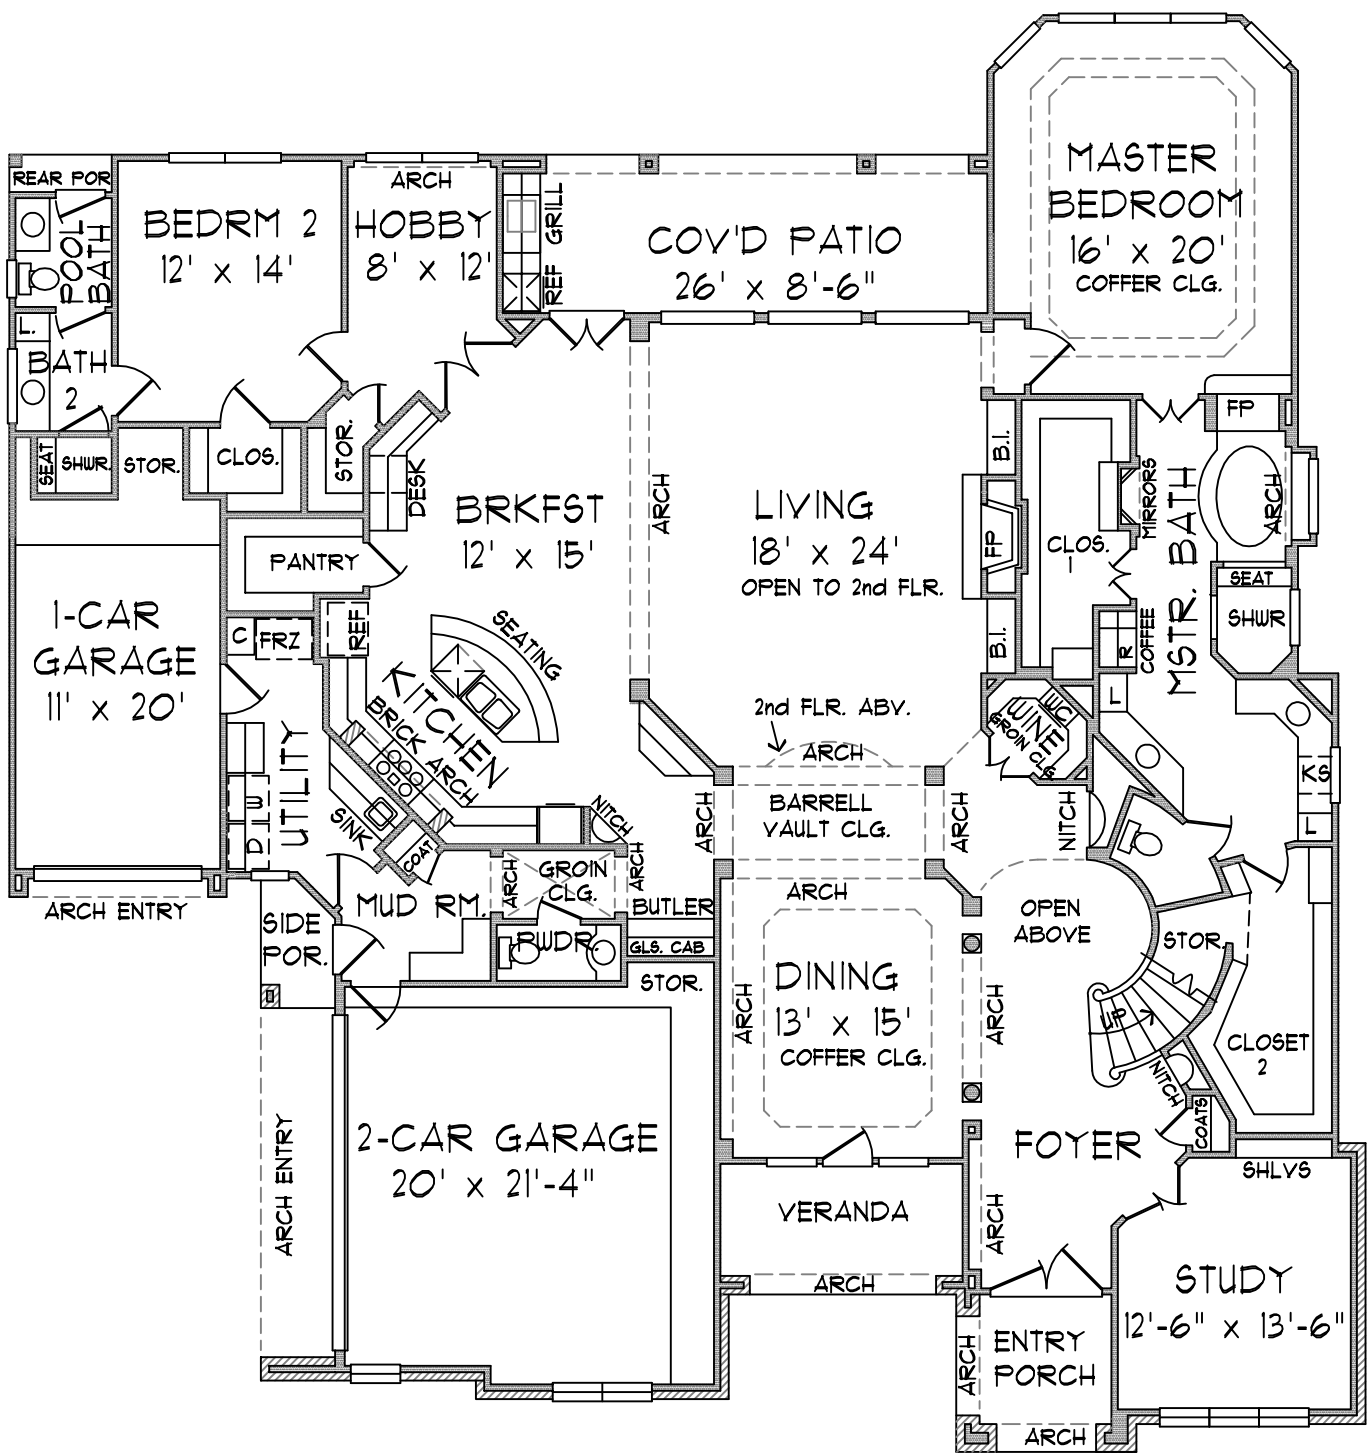

ELEVATION

26122 KINGSGATE
4,375 SQ. FT.

CARPENTER & ASSOCIATES,
ARCHITECT

STATELY HOMES
ALL ROOM SIZES & DIMENSIONS ARE APPROXIMATE

FIRST FLOOR

26122 KINGSGATE
 4,375 SQ. FT.

SECOND FLOOR

26122 KINGSGATE
4,375 SQ. FT.