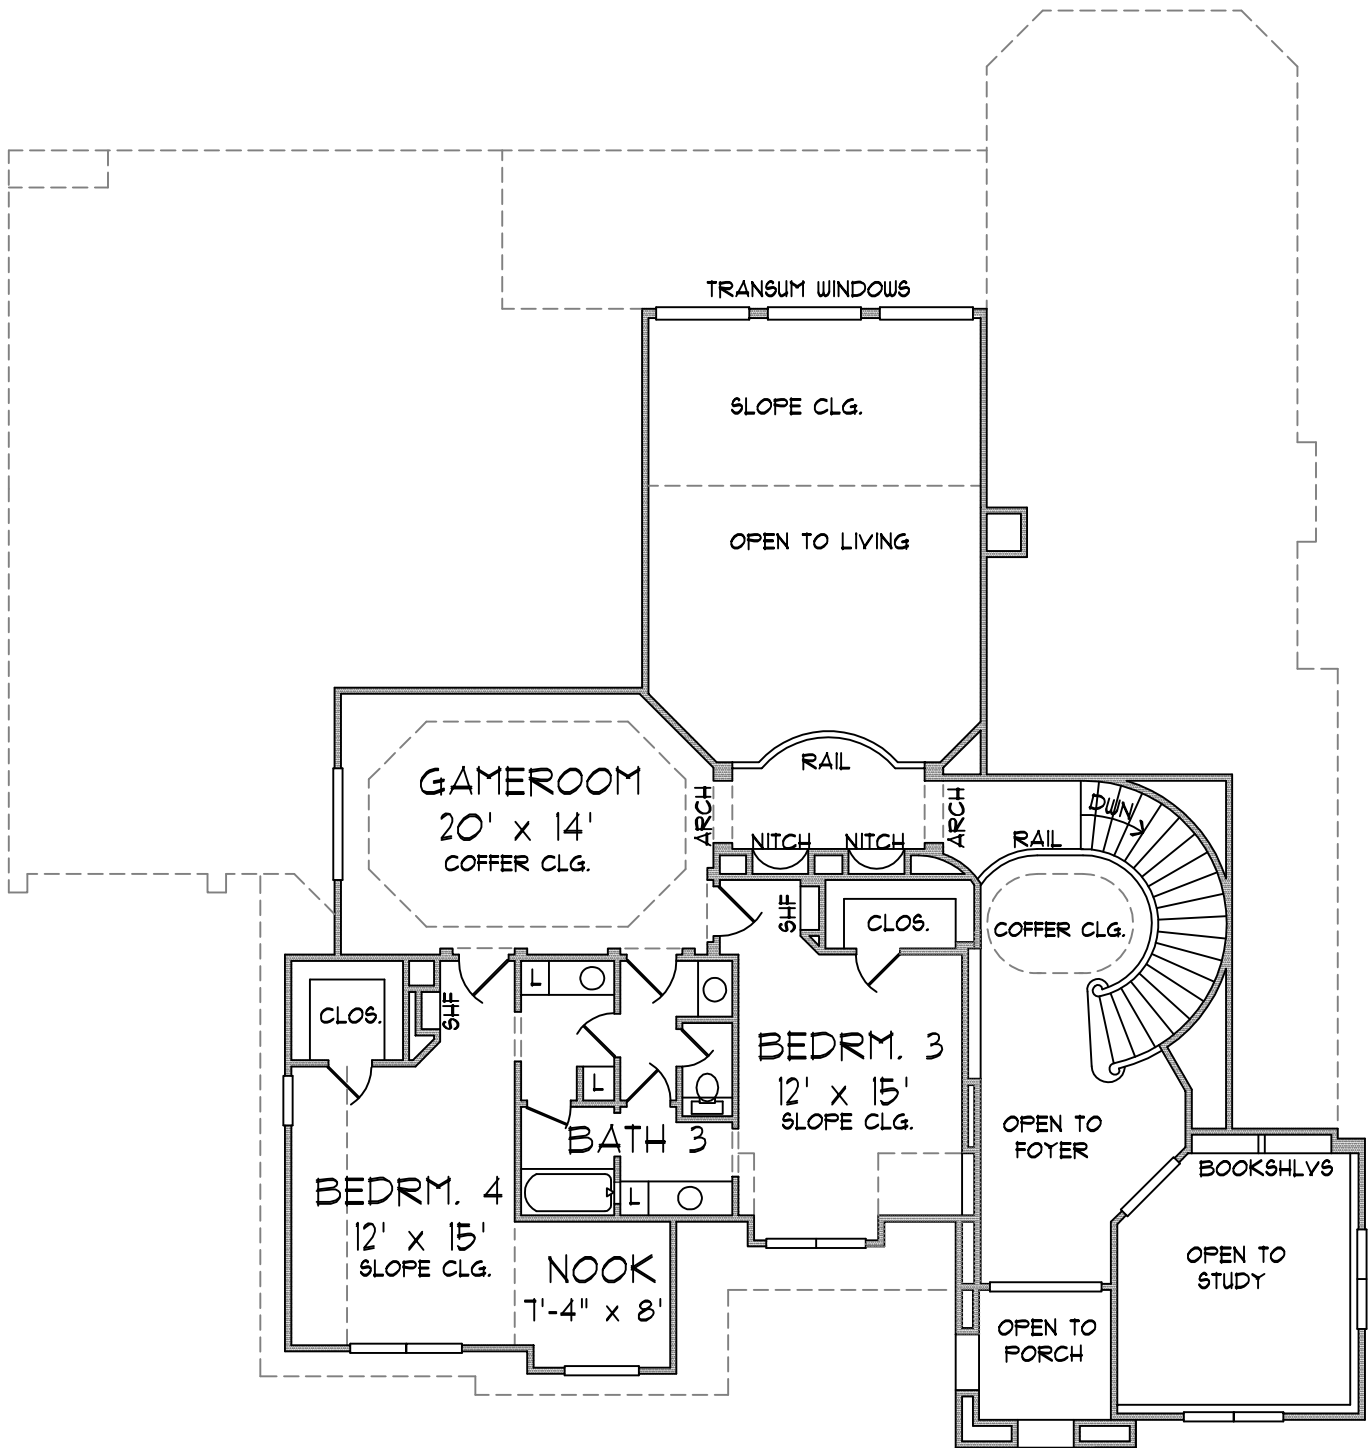

ELEVATION

26122 KINGSGATE
4,375 SQ. FT.

CARPENTER & ASSOCIATES,
ARCHITECT

STATELY HOMES
ALL ROOM SIZES & DIMENSIONS ARE APPROXIMATE

FIRST FLOOR

26122 KINGSGATE
 4,375 SQ. FT.

SECOND FLOOR

26122 KINGSGATE
4,375 SQ. FT.